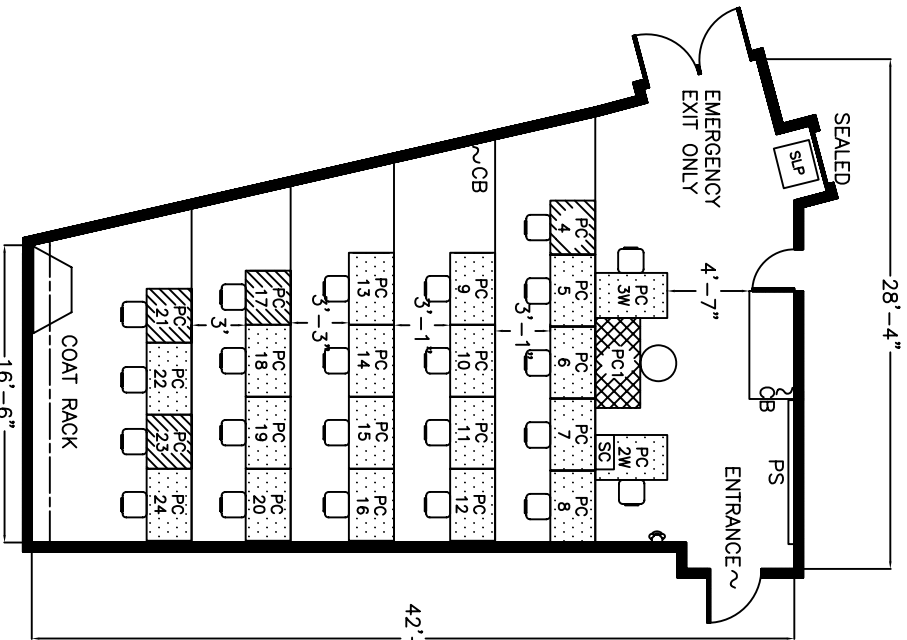

4 B100-C WELLS HALL COMPUTER LAB

- LEGEND
- 24 PC PENTIUM COMPUTER
  - 2 CB CHALK BOARD
  - 2 W WHEELCHAIR ACCESSIBLE STATION
  - OH OVERHEAD PROJECTOR
  - PS PROJECTION SCREEN
  - SC STACKING CHAIR
  - 4 3' X 2'-6" TABLE
  - 4 4' X 2'-6" TABLE
  - 19 6' X 2'-6" TABLE
  - 1 I INSTRUCTOR STATION
  - 1 I INSTRUCTOR STOOL
  - SC SELF-SERVE LASER PRINTER
  - SC SELF-SERVE COLOR LASER PRINTER\*
  - SC SCANNER LOCATED AT PC2

MICHIGAN STATE UNIVERSITY  
 DRAWN BY: JENNI RAZMUS  
 DATE: MAY 7, 1999  
 REVISED BY: TIFFANY TUCKER  
 DATE: OCTOBER 6, 2004  
 SCALE: 3/32" = 1'-0"

- \* 937 SQUARE FEET
- \* SELF-SERVE COLOR LASER PRINTER LOCATED IN B100 LOBBY AREA
- \* ROWS OF COMPUTERS ARE ON STEPS
- \* AIR CONDITIONED
- \* CEILING MOUNTED DATA PROJECTOR
- \* WALL MOUNTED PHONE FOR HELP-LINE CONSULTING
- \* ZIP DRIVES AT EVERY STATION