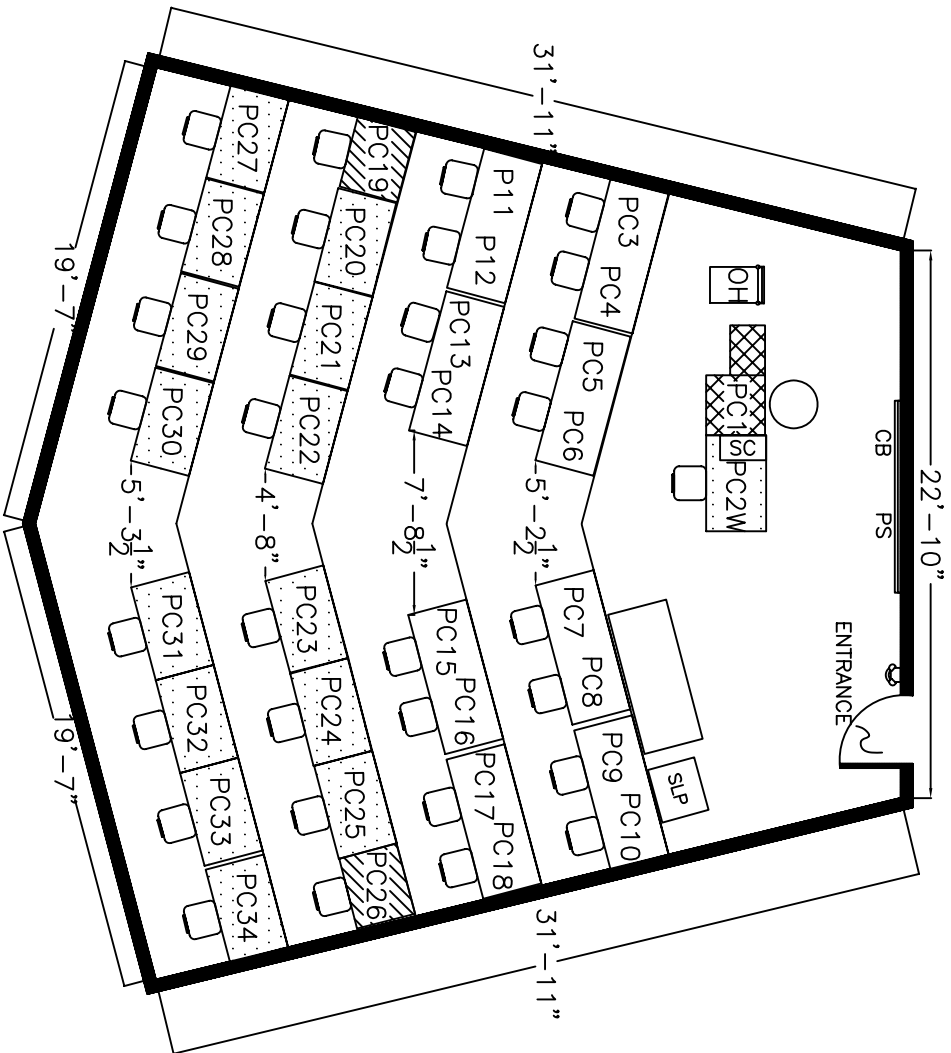

4 B100B WELLS COMPUTER LAB

LEGEND

34	PC	PENTIUM COMPUTER
1	W	WHEELCHAIR ACCESSIBLE STATION
	MB	MARKER BOARD
	OH	OVERHEAD PROJECTOR
	PS	PROJECTION SCREEN
	CB	CHALK BOARD
24	SLP	STACKING CHAIR
2		3' X 2'-6" TABLE
16		4' X 2'-6" TABLE
9		6' X 2'-6" TABLE
1		INSTRUCTOR TECH CART
1		INSTRUCTOR STOOL
		TELEPHONE
	SC	SCANNER LOCATED AT PC2
	SLP	SELF-SERVE LASER PRINTER
	SLP	SELF-SERVE COLOR LASER PRINTER*

MICHIGAN STATE UNIVERSITY
 DRAWN BY: A. RASMUSSEN
 DATE: NOVEMBER 21, 1997
 REVISED BY: ASHLEY MEYER
 DATE: AUGUST 01, 2008
 SCALE: 1/8" = 1'-0"

- * 1,039 SQUARE FEET
- * SELF-SERVE COLOR LASER PRINTER LOCATED IN B100 LOBBY AREA
- * CEILING MOUNTED DATA PROJECTOR
- * ROWS OF COMPUTERS ARE ON STEPS
- * WALL MOUNTED PHONE FOR HELP-LINE CONSULTING