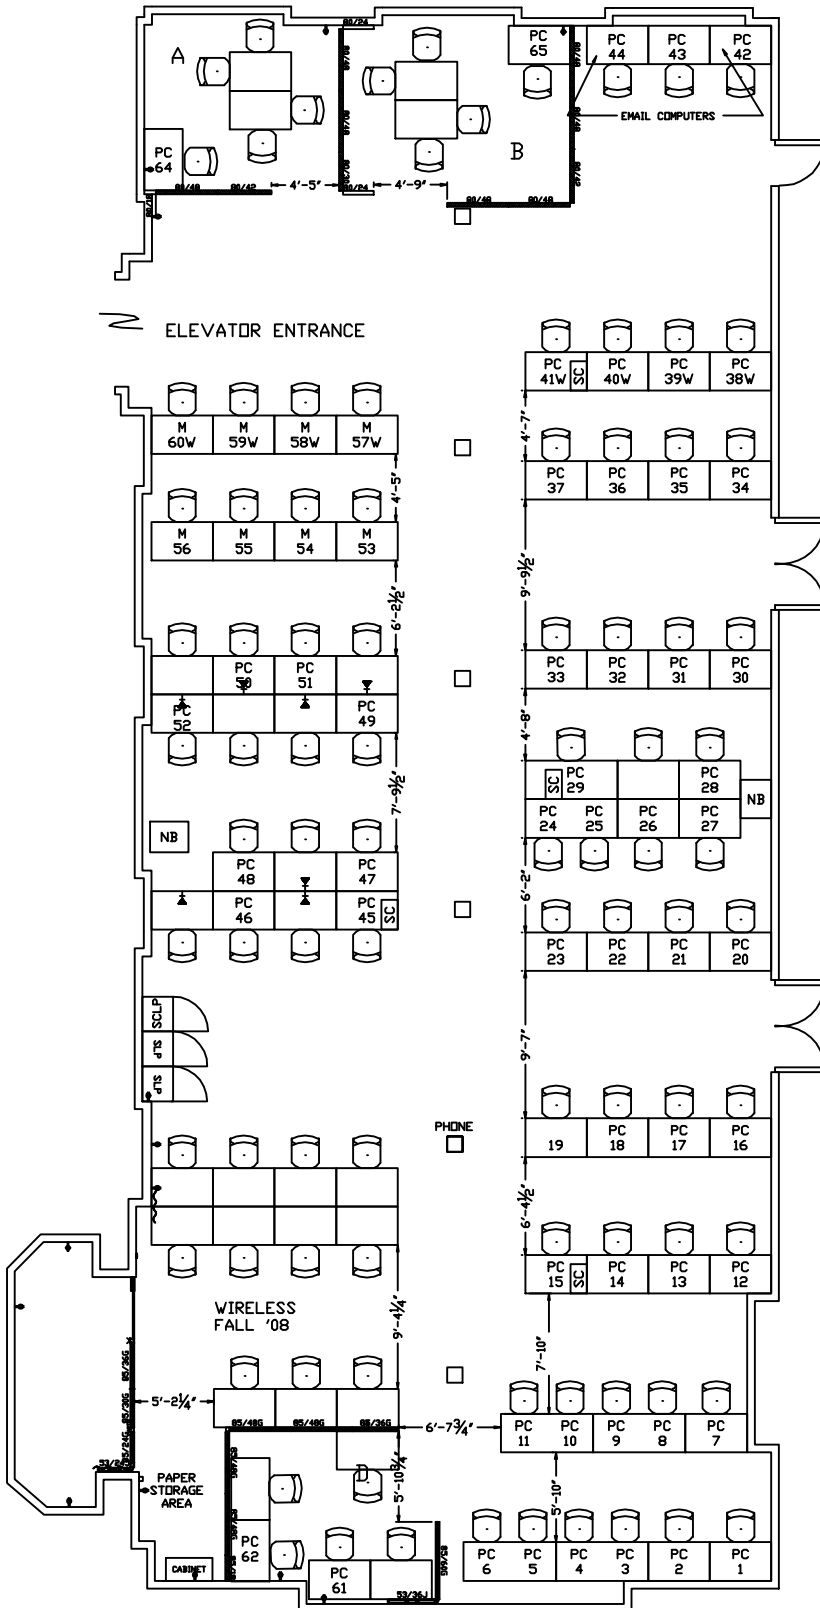

UNION BUILDING COMPUTER LAB

LOWER LEVEL ROOM 16

LEGEND

- 56 PC PENTIUM COMPUTER
- 6 M MACINTOSH COMPUTER
- 7 W WHEELCHAIR ACCESSIBLE STATION
- NB NETWORK BOX
- SLP SELF-SERVE LASER PRINTER
- ERGONOMIC CHAIR
- 4' X 2'-6' TABLE
- 6' X 2'-6' TABLE
- 2' X 2' TABLE
- SC SCANNER LOCATED AT PC15, PC29, PC41, PC45
- LAPTOP CONNECTION

NOTES:
POSITION 19 NO COMPUTER INSTALLED

LEFT OVER PC 63 COMING OUT OF
OLD COLLABORATIVE "C" AREA

MICHIGAN STATE UNIVERSITY
DRAWN BY: AMANDA GALE
DATE: MARCH 14, 2001
REVISED BY: ASHLEY MEYER
DATE: AUGUST 15, 2008
SCALE: NONE

* 4,280 SQUARE FEET
* ZIP DISKS LOCATED AT ALL STATIONS