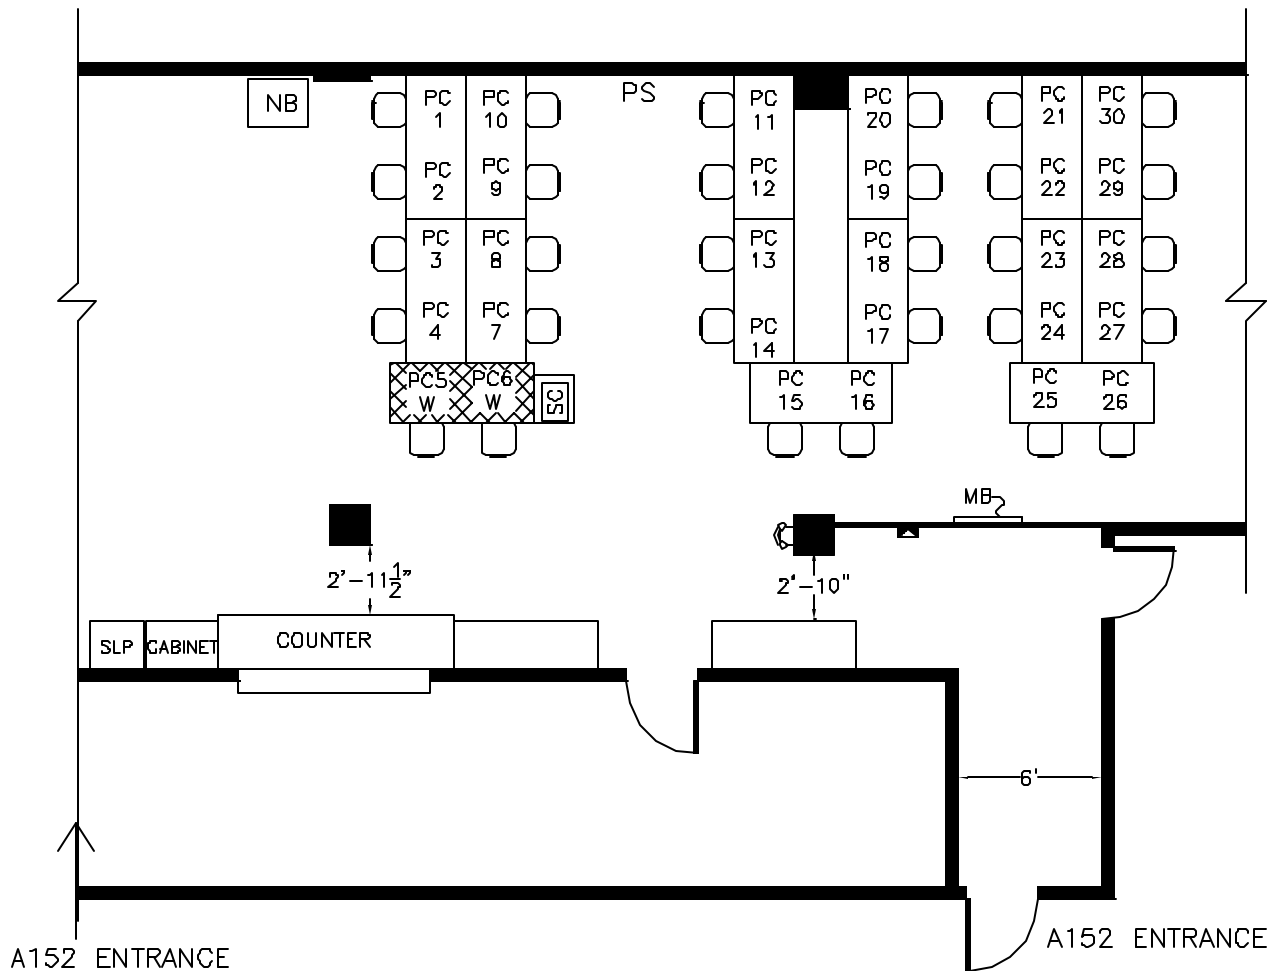

## LEGEND

- 30 PC PENTIUM COMPUTERS
- 2 W WHEELCHAIR ACCESSIBLE STATION
- MB MARKER BOARD
- PS PROJECTION SCREEN
- 30 STACKING CHAIR
- 15 6' X 2'-6" TABLE
- 1 INSTRUCTOR STATION
- TELEPHONE
- LITERATURE RACK
- SCANNER AT PC6
- SELF SERVE LASER PRINTER

MICHIGAN STATE UNIVERSITY  
 DRAWN BY: JENNI RAZMUS  
 DATE: MAY 28, 1999  
 REVISED BY: TIFFANY TUCKER  
 DATE: OCTOBER 28, 2004  
 SCALE: 1/8" = 1'-0"

- \* WALL MOUNTED PHONE FOR HELP-LINE CONSULTING
- \* AIR CONDITIONED
- \* ZIP DRIVES AT EVERY STATION