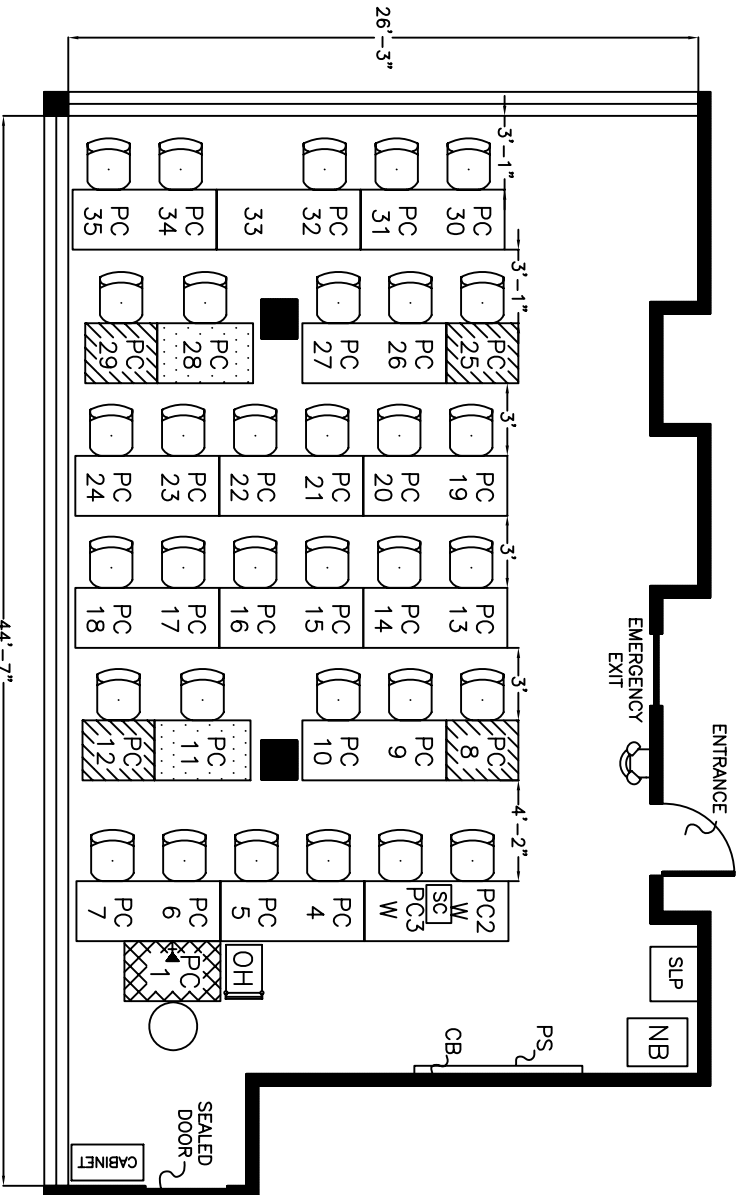

109 EPPLEY COMPUTER LAB

- * 1,044 SQUARE FEET
- * AIR CONDITIONED
- * CEILING MOUNTED DATA PROJECTOR
- * ZIP DRIVES AT EVERY STATION
- * WALL MOUNTED PHONE FOR HELP-LINE CONSULTING

LEGEND

- 34 PC PENTIUM COMPUTER
- CB CHALK BOARD
- 2 W WHEELCAHIR ACCESSIBLE STATION
- NB NETWORK BOX
- OH OVERHEAD PROJECTOR
- P PROJECTOR SCREEN
- ERGONOMIC CHAIR
- 3' X 2'-6" TABLE
- 4' X 2'-6" TABLE
- 14 6' X 2'-6" TABLE
- INSTRUCTOR STATION
- OH INSTRUCTOR STOOL
- LAPTOP CONNECTION
- P SELF SERVE LASER PRINTER
- SCANNER AT PC 2
- TELEPHONE

MICHIGAN STATE UNIVERSITY
 DESIGNED BY: MIKAELA ADAMS
 DATE: JANUARY, 1997
 REVISED BY: ASHLEY BOWDISH
 DATE: JULY 16, 2007
 SCALE: 1/8" = 1'-0"