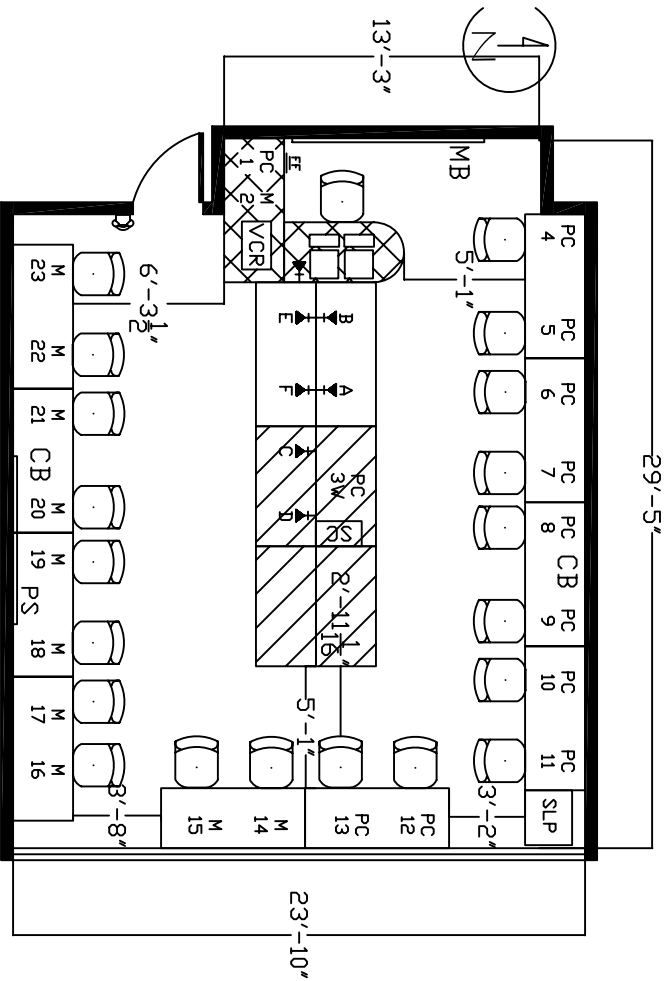

317 BESSEY COMPUTER LAB

- * 672 SQUARE FEET
- * CEILING MOUNTED DATA PROJECTOR
- * WALL MOUNTED PHONE FOR HELP-LINE CONSULTING
- * INSTRUCTOR STATION HAS MAC, PC, VCR, AND DVD PLAYER;
- * MONITOR AND KEYBOARD SEPERATE FOR MAC AND PC
- * ALL COMPUTERS HAVE ZIP DRIVES AND EXTERNAL HARD DRIVES

LEGEND

- 12 PC PENTIUM COMPUTER
- 11 M MACINTOSH COMPUTER
- W WHEELCHAIR ACCESSIBLE STA.
- CB CHALK BOARD
- PS PROJECTION SCREEN
- MB MARKER BOARD (96"X48")
- 2 5' X 2'-6" TABLE
- 12 6' X 2'-6" TABLE
- 1 INSTRUCTOR STATION W/ LAP. CONNECTION
- 21 ERGONOMIC CHAIR
- 7 LAPTOP CONNECTION
- SCANNER AT PC3
- TELEPHONE
- INSTRUCTOR STATION VCR PL, (DVD PLAYER UNDER VCR)
- SELF-SERVE LASER PRINTER
- 3 DRAWING PADS

MICHIGAN STATE UNIVERSITY
 DRAWN BY: BETSY NEWMAN
 DATE: FEBRUARY 12, 2002
 REVISED BY: CHRISTINA HEINS
 DATE: JUNE 13, 2006
 SCALE: 1/8" = 1'-0"