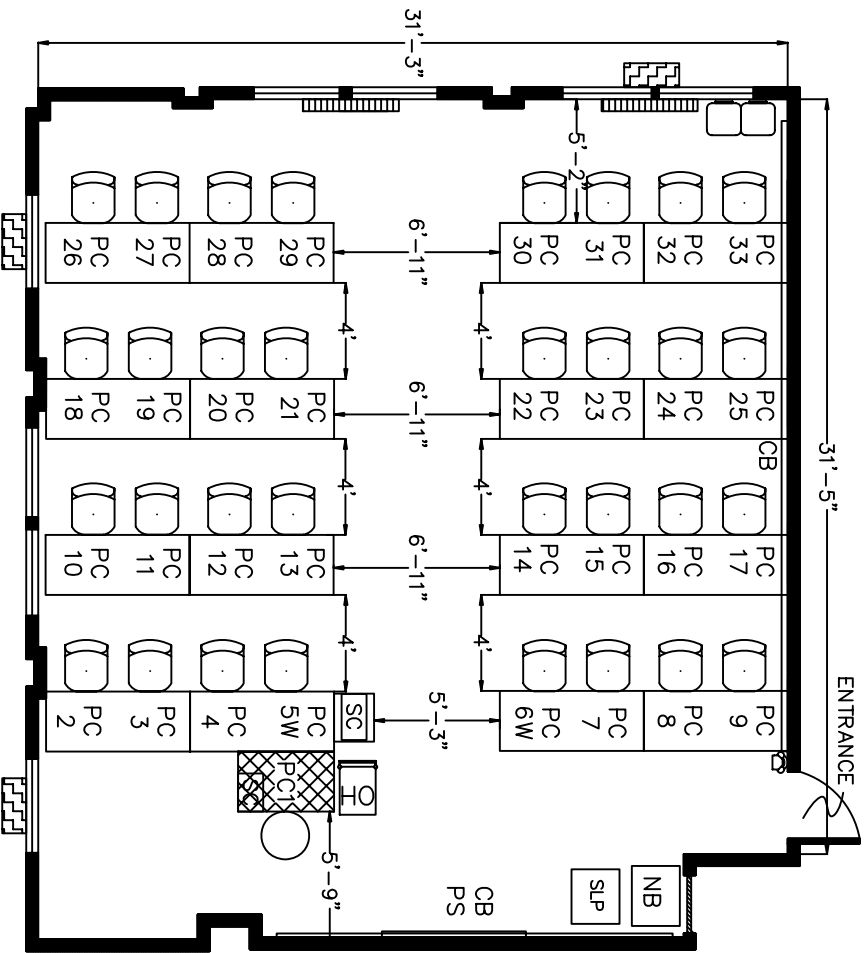

# 415 COMPUTER CENTER COMPUTER LAB

- \* 1,070 SQUARE FEET
- \* AIR CONDITIONED
- \* CEILING MOUNTED DATA PROJECTOR
- \* WALL MOUNTED PHONE FOR HELP-LINE CONSULTING

## LEGEND

- 33 PC PENTIUM COMPUTER
- CB CHALK BOARD
- 2 W WHEELCHAIR ACCESS STATIC
- NB NETWORK BOX
- OH OVERHEAD PROJECTOR
- PS PROJECTION SCREEN
- 2 E ERGONOMIC CHAIR
- 2 S STACKING CHAIR
- 16 6' X 2'6" TABLE
- INSTRUCTOR STATION
- INSTRUCTOR STOOL
- TELEPHONE
- REGISTER
- SELF SERVE LASER PRINTER
- SCANNER LOCATED @ PC 5