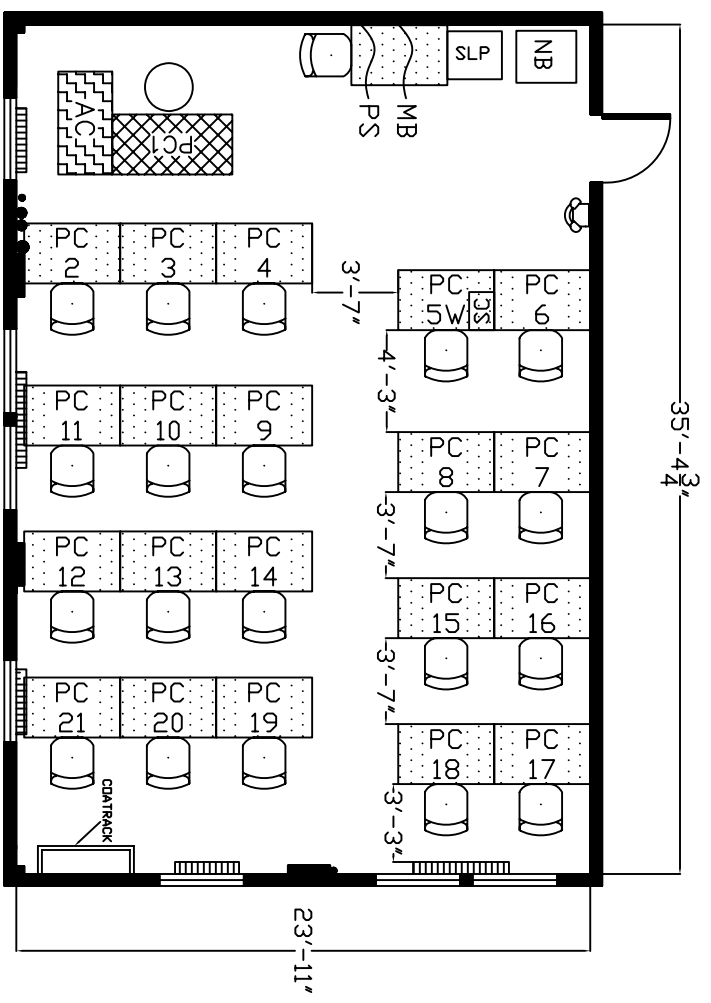

1

210 COMPUTER CENTER COMPUTER LAB

- * 844 SQUARE FEET
- * AIR CONDITIONED
- * WALL MOUNTED PHONE FOR HELP-LINE CONSULTING
- * CEILING MOUNTED DATA PROJECTOR

- LEGEND
- 21 PC PENTIUM COMPUTER
 - 1 W WHEELCHAIR ACCESSIBLE STATION
 - NB NETWORK BOX
 - PS PROJECTION SCREEN
 - 21 ERGONOMIC CHAIR
 - 20 4' X 2'-6" TABLE
 - INSTRUCTOR STATION
 - INSTRUCTOR STOOL
 - TELEPHONE
 - SELF-SERVE LASER PRINTER
 - AIR CONDITIONER
 - SCANNER (PC 1)

MICHIGAN STATE UNIVERSITY
 DRAWN BY: CHRISTINA HEINS
 DATE: DECEMBER 20, 2005
 UPDATED BY: STEPHANIE CLARK
 DATE: MARCH 17, 2006
 SCALE: 1/8"=1'0"