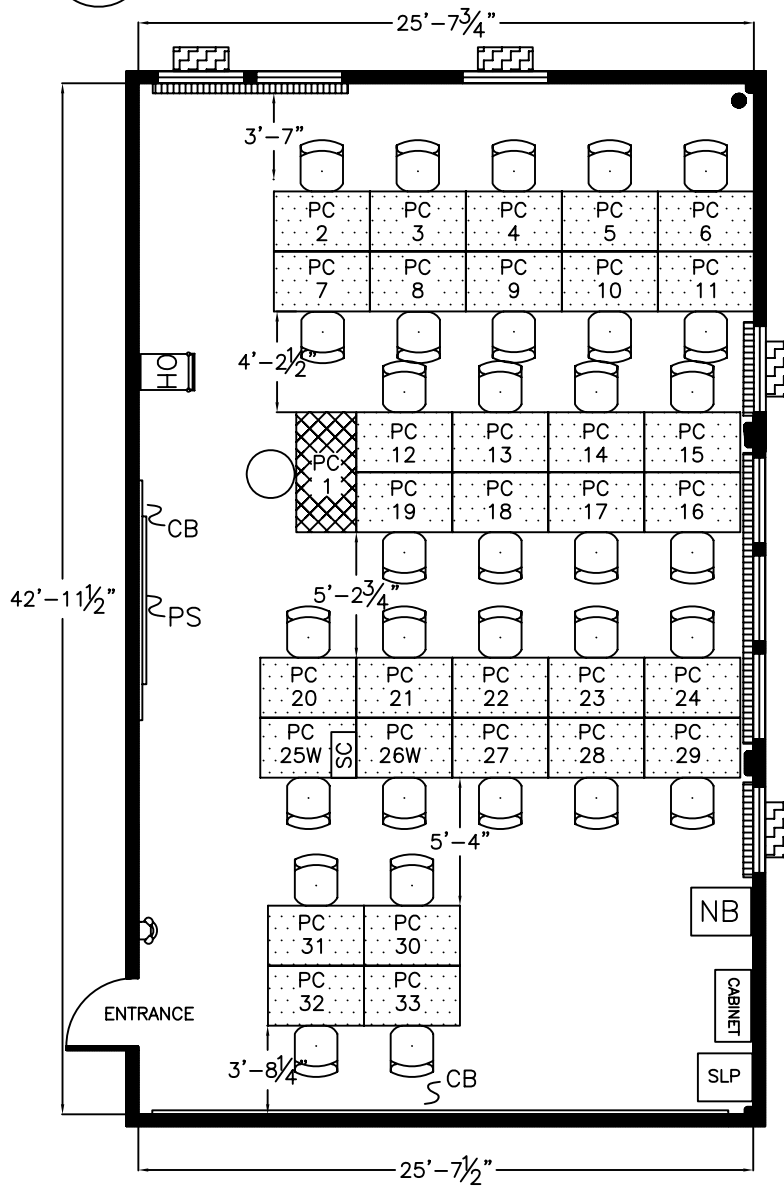

216 BERKEY COMPUTER LAB

LEGEND

- 33 PC PENTIUM COMPUTER
- CB CHALK BOARD
- 2 W WHEELCHAIR ACCESSIBLE STATION
- NB NETWORK BOX
- OH OVERHEAD PROJECTOR
- PS PROJECTION SCREEN
- 31 ERGONOMIC CHAIR
- 15 STACKING CHAIR
- 32 4' X 2'-6" TABLE
- 1 INSTRUCTOR STATION
- TELEPHONE
- SLP SELFSERVE LASER PRINTER
- REGISTER
- SC SCANNER LOCATED AT PC25

MICHIGAN STATE UNIVERSITY
 DRAWN BY: AMANDA GALE
 DATE: MARCH 13, 2001
 REVISED BY: BETSY NEWMAN
 DATE: MAY 21, 2003
 SCALE: 1/8" = 1'-0"

- * 1,100 SQUARE FEET
- * CEILING MOUNTED DATA PROJECTOR
- * AIR CONDITIONED
- * WALL MOUNTED PHONE FOR HELP-LINE CONSULTING
- * ZIP DRIVES AT EVERY STATION