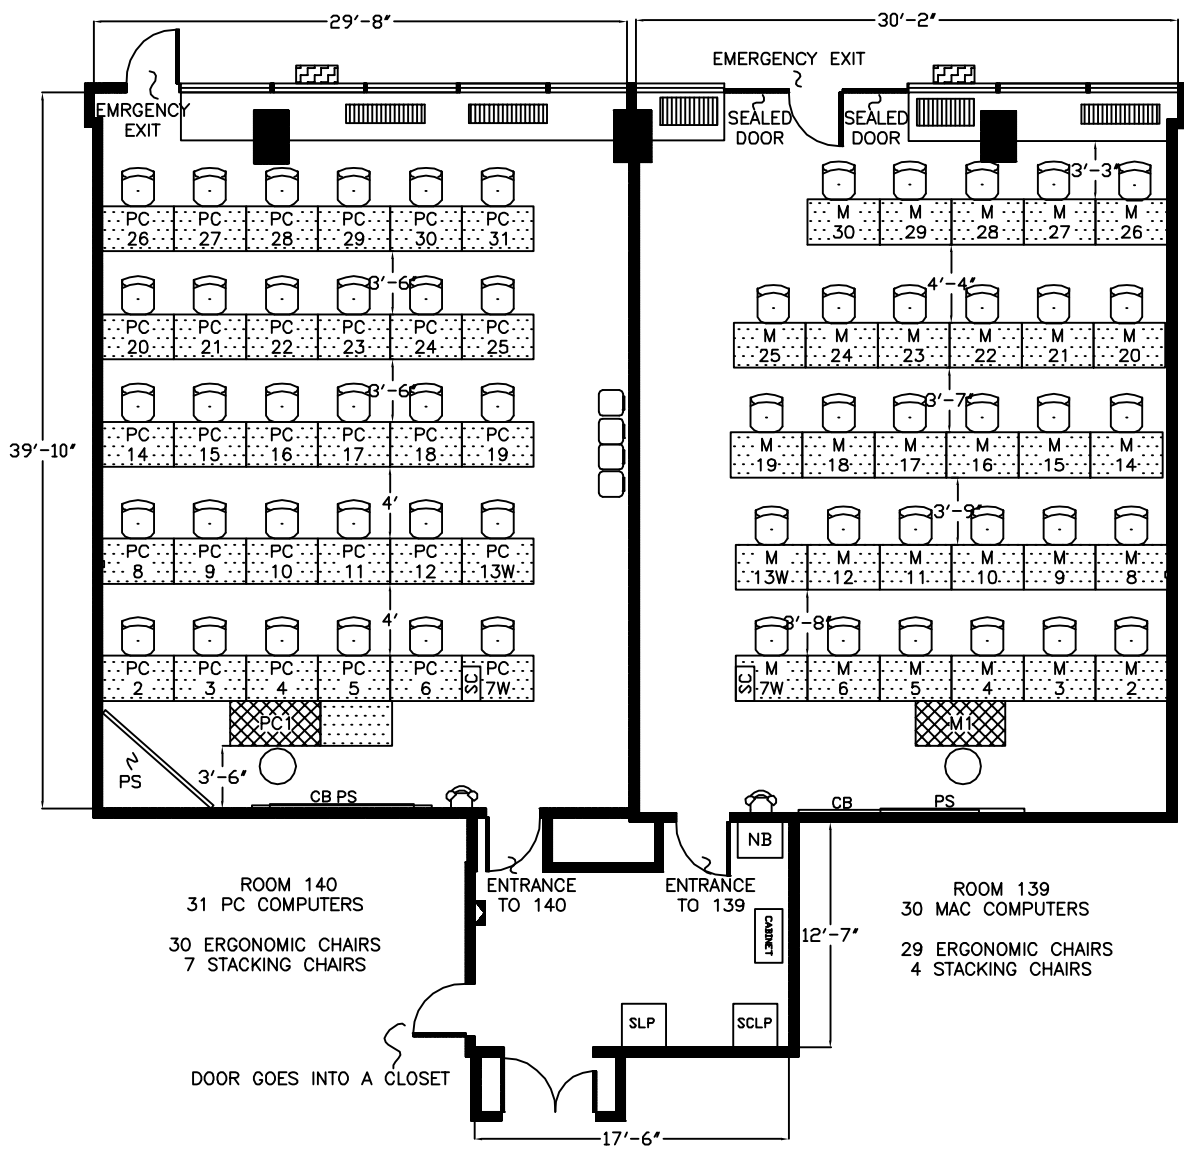

N
BRODY 140 & 139 MICROLABS

LEGEND

- 31 PC PENTIUM COMPUTER
- 30 M MACINTOSH COMPUTER

- CB CHALK BOARD
- 4 W WHEELCHAIR ACCESSIBLE STATION
- 1 OH OVERHEAD PROJECTOR
- 3 PS PROJECTION SCREEN
- 59 ERGONOMIC CHAIR
- 6 STACKING CHAIR
- 59 4' X 2'-6" TABLE
- 2 INSTRUCTOR STATION
- 2 INSTRUCTOR STOOL
- TELEPHONE
- LITERATURE RACK
- REGISTER
- SELF SERVE LASER PRINTER
- SELF SERVE COLOR LASER PRINTER
- SCANNER LOCATED AT PC7 AND MAC7
- AIR CONDITIONER

MICHIGAN STATE UNIVERSITY
 DRAWN BY: KRISTIN KOSTAMD
 DATE: SEPTEMBER 27, 2001
 REVISED BY: CLARE HEFFLEY
 DATE: JUNE 3, 2003
 SCALE: 3/32" = 1'-0"

* CEILING MOUNTED PROJECTION SYSTEM IN BOTH MICROLABS
 * WALL MOUNTED PHONE FOR CONSULTING PURPOSES