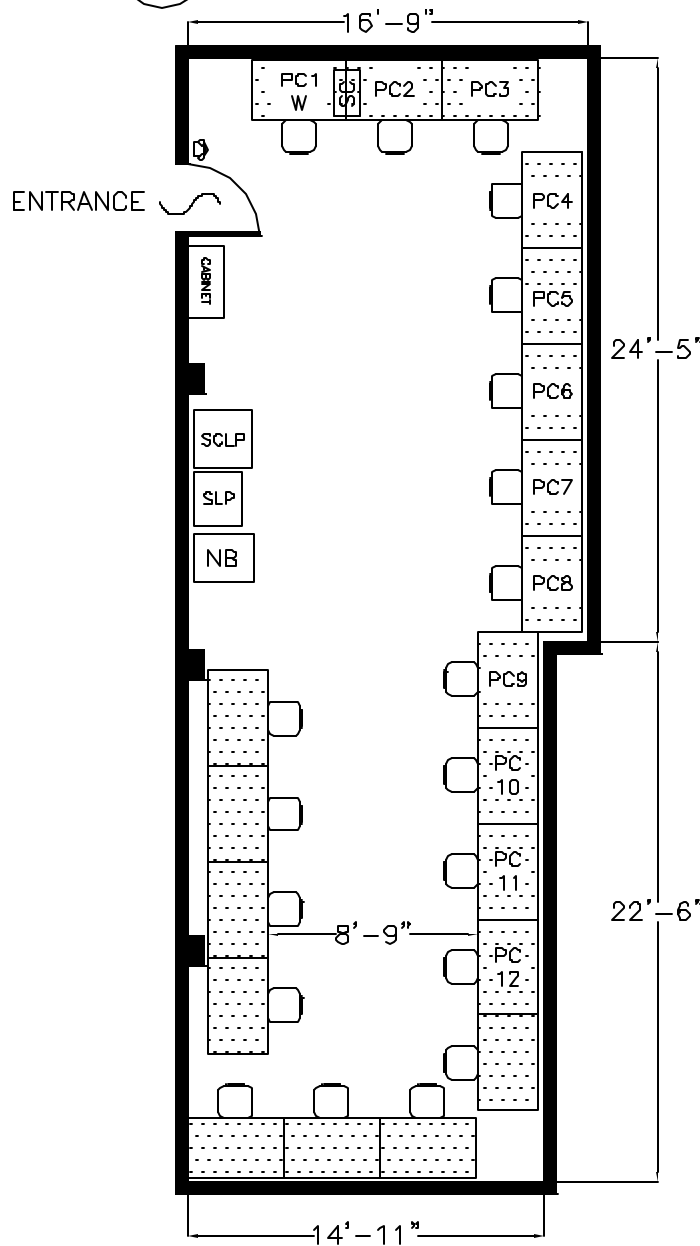

14 ABBOT HALL COMPUTER LAB

LEGEND

- 12 PC PENTIUM COMPUTER
- 1 W WHEELCHAIR ACCESSIBLE STATION
- NB NETWORK BOX
- 20 STACKING CHAIR
- 20 4' X 2'-6" TABLE
- TELEPHONE
- SELF SERVE LASER PRINTER
- SELF SERVE COLOR LASER PRINTER
- SCANNER LOCATED AT PC1

MICHIGAN STATE UNIVERSITY
 DRAWN BY: AMANDA GALE
 DATE: DECEMBER 22, 1999
 REVISED BY: TIFFANY TUCKER
 DATE: APRIL 5, 2004
 SCALE: 1/8" = 1'-0"

- * 740 SQUARE FEET
- * WALL MOUNTED PHONE
FOR HELP-LINE CONSULTING